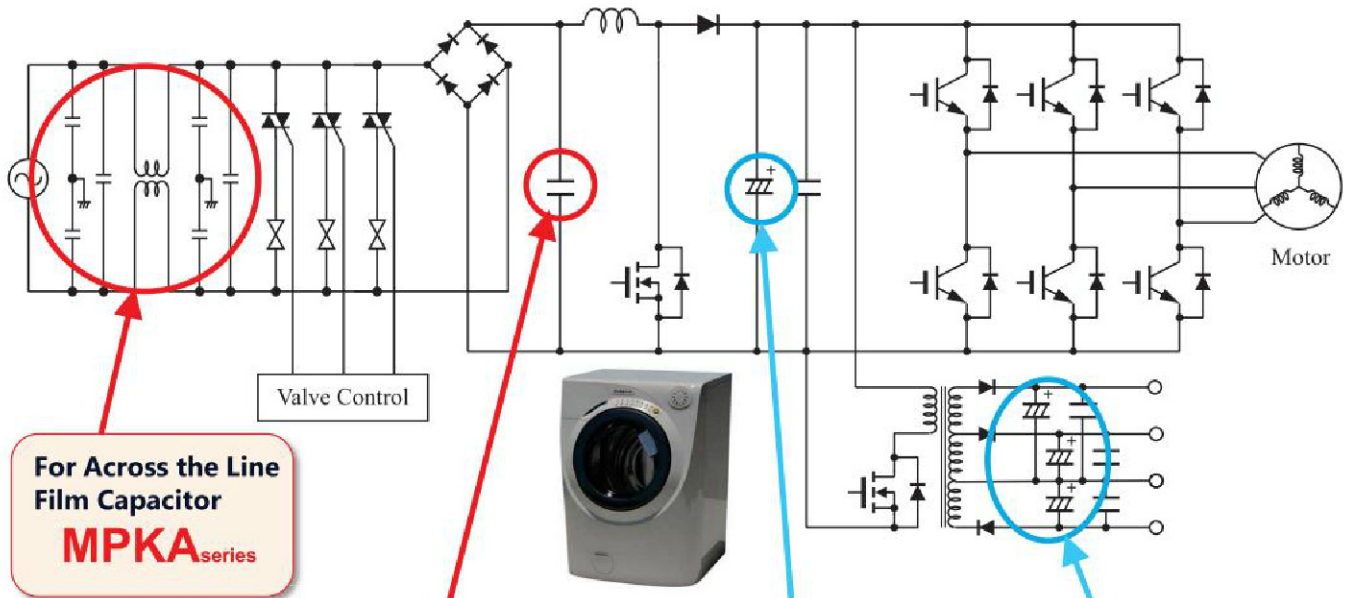

3. Washing machine

For Across the Line Film Capacitor
MPKA series

For Smoothing Cap. Film Capacitor
MPK·PCK·MPC series

For Smoothing Cap. Aluminum Capacitor
HXG·MXK·USK series

For Smoothing Cap. Aluminum Capacitor
YXJ series

Washing machine

Aluminum Capacitor
Miniaturized , Long Life
YXJ series
Temp./Life : 105°C / 4,000~10,000hours
Volt./Cap. : 6.3~100Vdc / 1~15,000 μF

Film Capacitor
MPC series (Custom Design available)
Temp.Range : -40~+85°C
Volt./Cap. : 700~1,600Vdc / 0.1~2.2 μF
PCK series
Temp.Range : -40~+105°C
Volt./Cap. : 450~2,000Vdc / 0.01~33 μF
MPK series
Temp.Range : -40~+105°C
Volt./Cap. : 450~800Vdc / 0.1~4.7 μF

Aluminum Capacitor
Miniaturized ,High Ripple Current
MXK series
Temp./Life: 105°C / 3,000hours
Volt./Cap.: 400~500Vdc / 68~1,200 μF
USK series
Temp./Life: 85°C / 3,000hours
Volt./Cap.: 400~500Vdc / 100~1,200 μF
HXG series
Temp./Life: 105°C / 3,000hours
Volt./Cap.: 400~450Vdc / 56~680 μF

Film Capacitor
For Across the Line
MPKA series
Temp.Range : - 40 ~ + 85°C
Volt Range : 125, 275Vac
Cap.Range : 0.01~1.0 μF